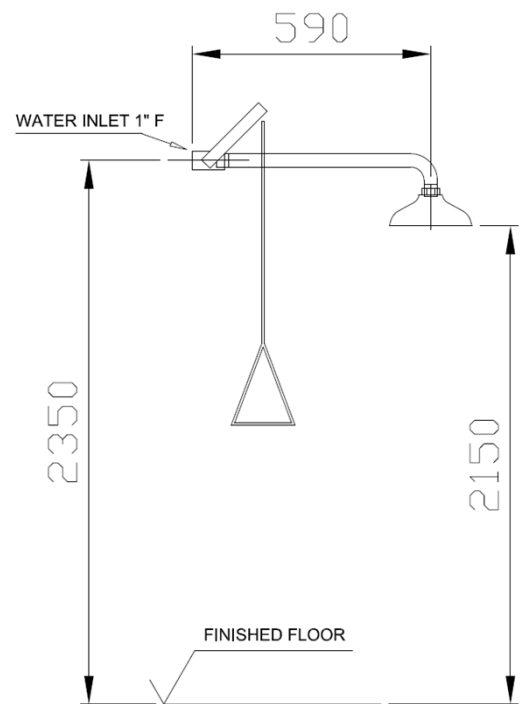

Horizontal emergency shower

- Wall mounted horizontal emergency shower.
- Total way out valve, instant opening.
- Activation through rigid lever with triangle handle.
- Green color RAL 6029.
- Suitable for industries, workshops, labs, and in general when you can find personal risk damage due to fire, chemical reactants, acids, oil products, radioactive materials, or any other pollutant element.
- CE conformity.

TECHNICAL DATA

- Shower head made of stainless steel.
- Manufactured in zinc galvanized steel covered in epoxy paint.
- Connecting parts made of brass.
- Water flow: 120 l / min (3 bar).
- Water inlet 1" F.

TECHNICAL DRAWING

Dimensions in mm

SUGGESTED TEXT FOR PRESCRIPTION

NOFER or similar wall mounted emergency horizontal shower with activation through rigid lever with triangle handle. Shower head made of stainless steel. Body manufactured in zinc galvanized steel covered with epoxy paint. Equipped with connecting valve with total way out valve.